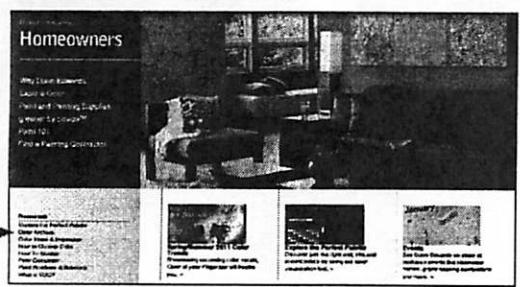

- ❖ Then click on **Color Archive**