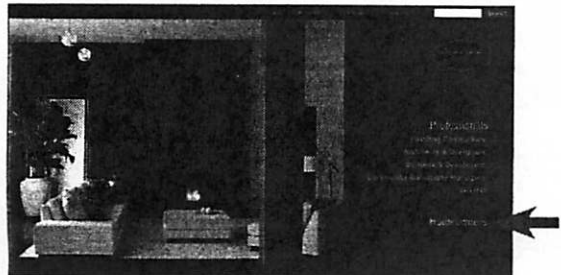

Color-Ark®

HOA Color Archive

Approved Colors Now Online!

FEATURES & BENEFITS

- ❖ Color-Ark® archives approved color schemes of projects painted with Dunn-Edwards products and colors
- ❖ Everything is online, making the process of managing color scheme approvals easier
  - View and download approved color schemes for your association or commercial property
  - Order color chips of your approved color schemes
  - Convenient and easy to use with access to color schemes, 24 hours a day, 7 days a week

HOW TO ACCESS

- ❖ Go to: dunnedwards.com and click on **Homeowners**